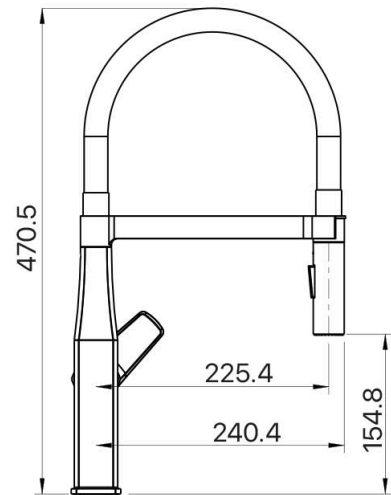

A BRAND BY

BRASSHARDS

— GROUP —

www.mixxtapware.com.au | info@mixxtapware.com.au | 1800 657 697