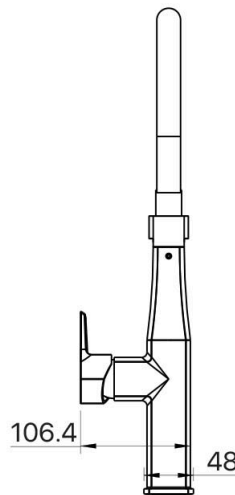

MIXX

tapware & accessories

CORIANDER COLLECTION

Item Code: 11SL981GL

Finish: Gun Metal

WELS Reg. No: T40178

Cartridge: 35mm Ceramic
Disc Cartridge

Pressure Rating: 1500kPa

Operating Temp: 1-80°C

Tails: PEX Stainless Steel Tails

Material: Brass

CORIANDER SINK MIXER

Other Finishes

CHROME

MATT
BLACK

BRUSHED
NICKEL